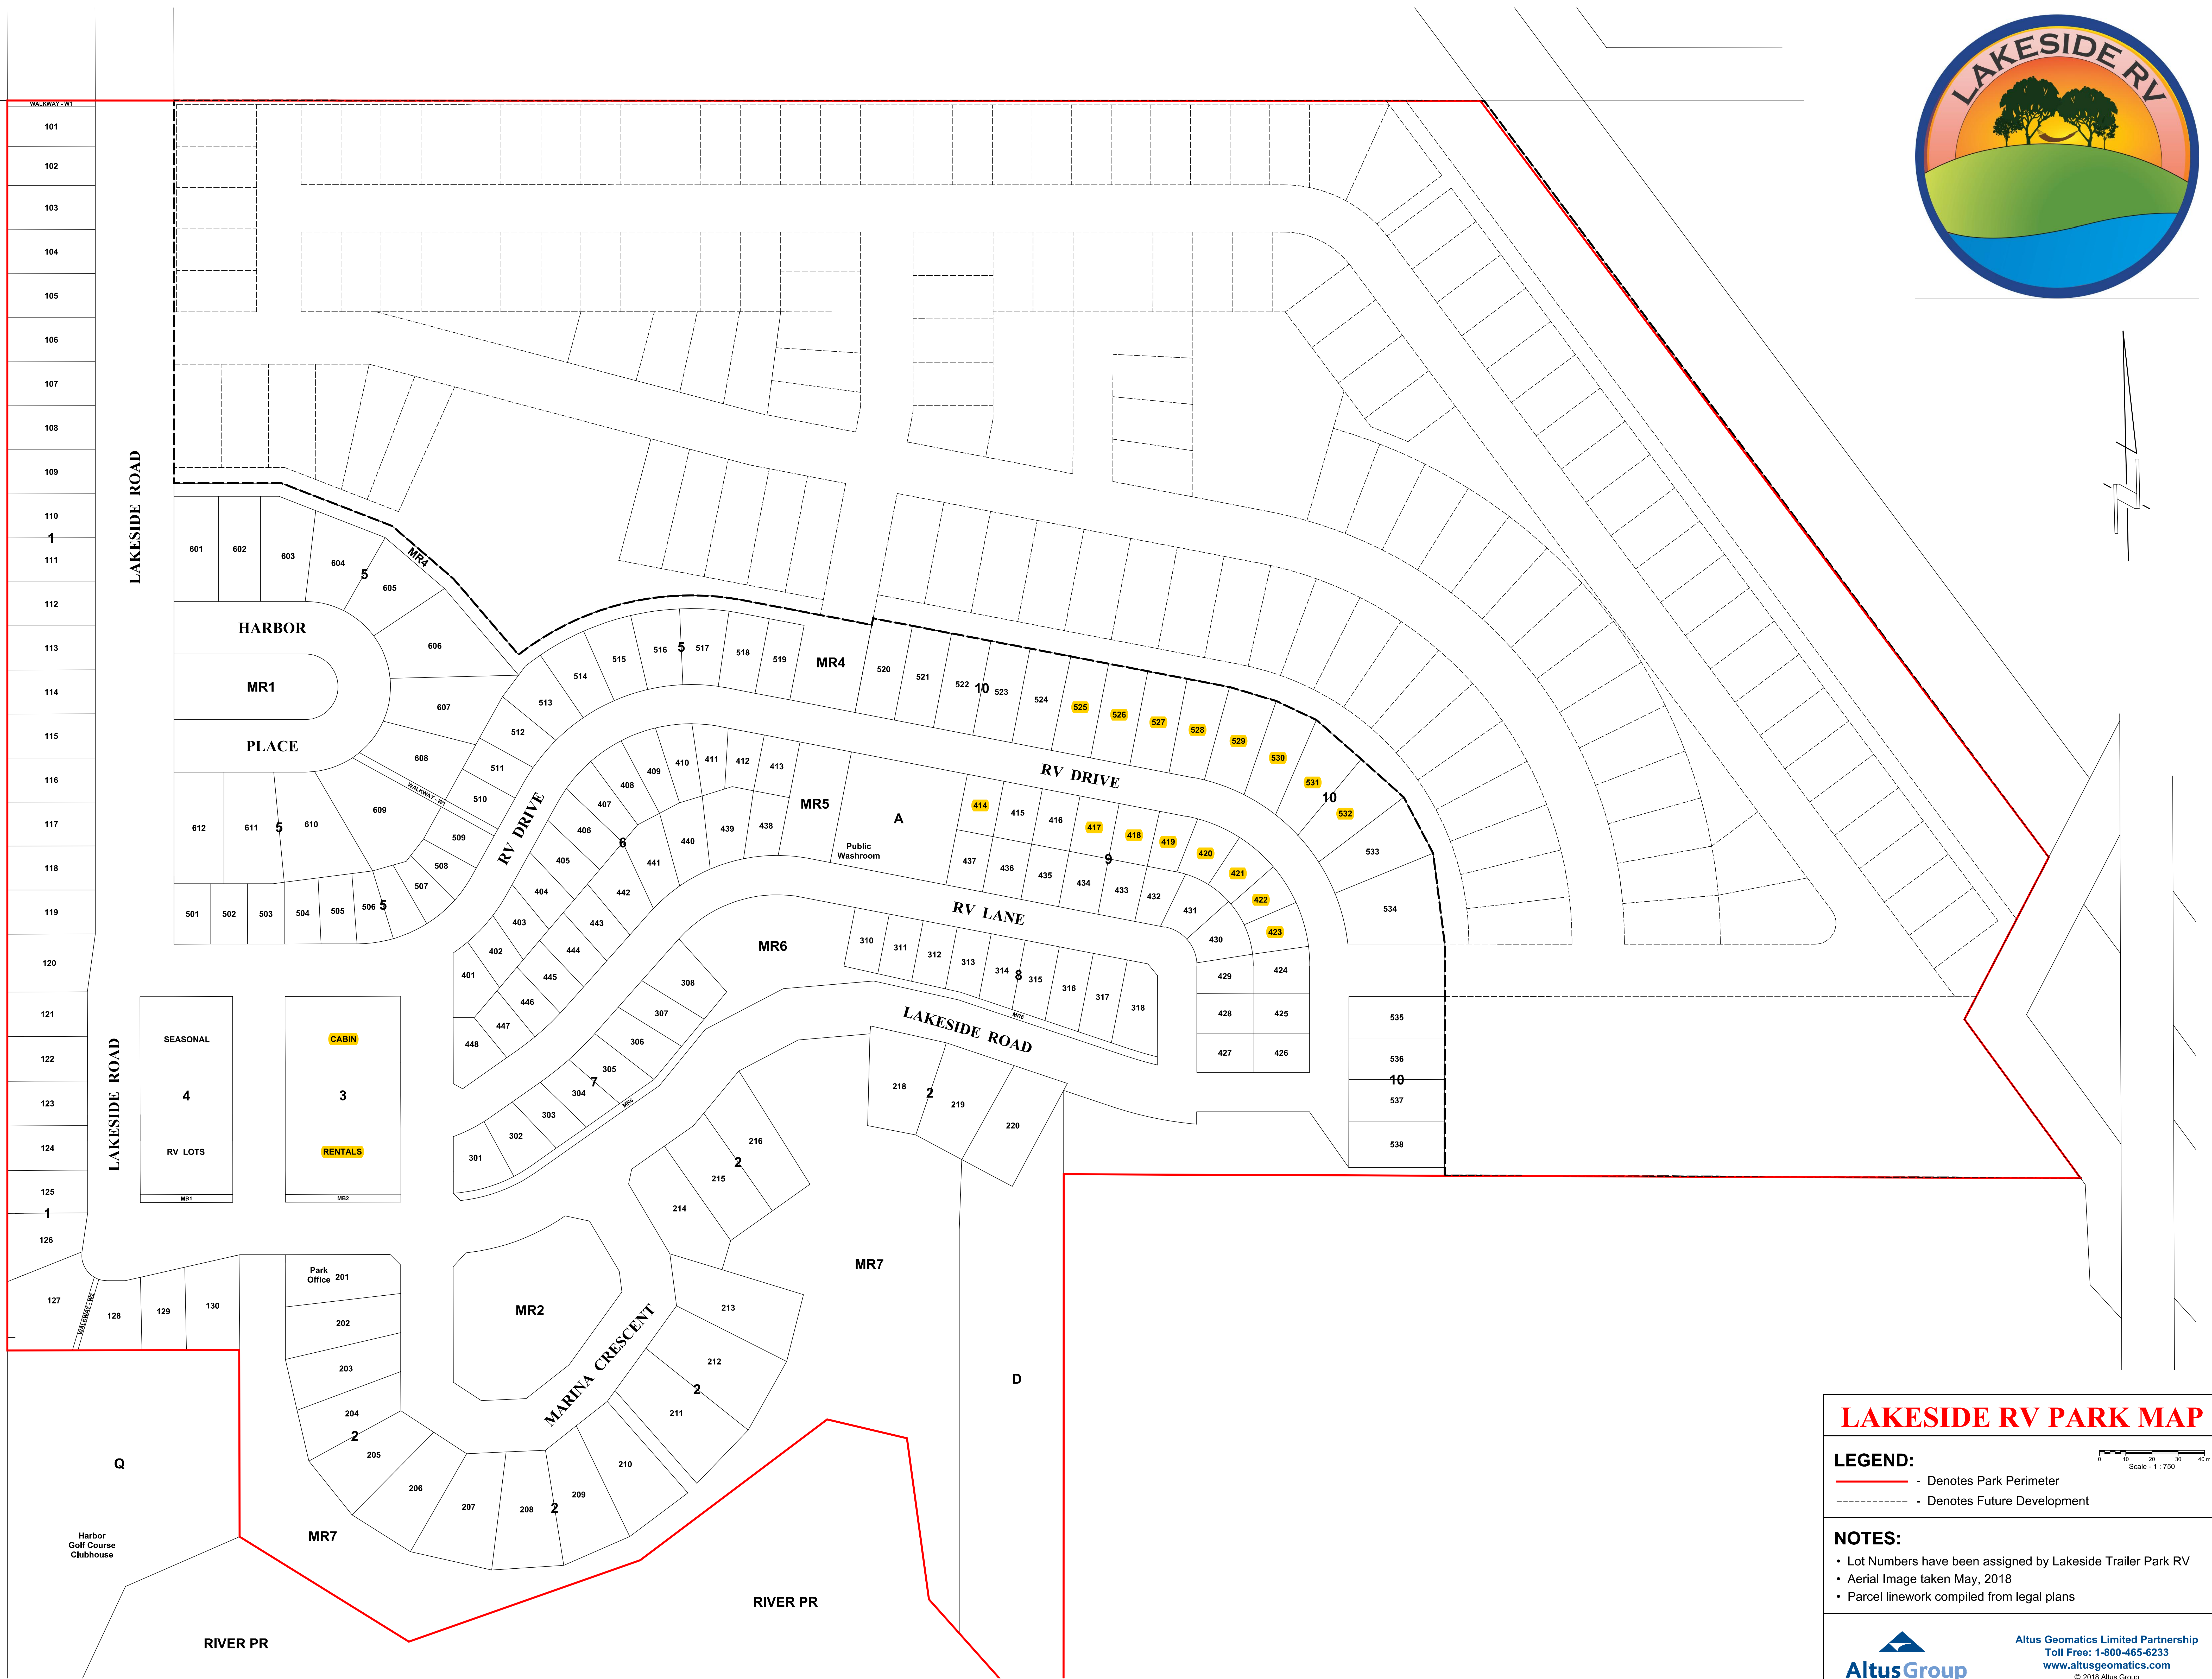

HARBOR GOLF CLUB COURSE

LAKESIDE RV PARK MAP

LEGEND:
 - Denotes Park Perimeter
 - Denotes Future Development

NOTES:
 • Lot Numbers have been assigned by Lakeside Trailer Park RV
 • Aerial Image taken May, 2018
 • Parcel linework compiled from legal plans